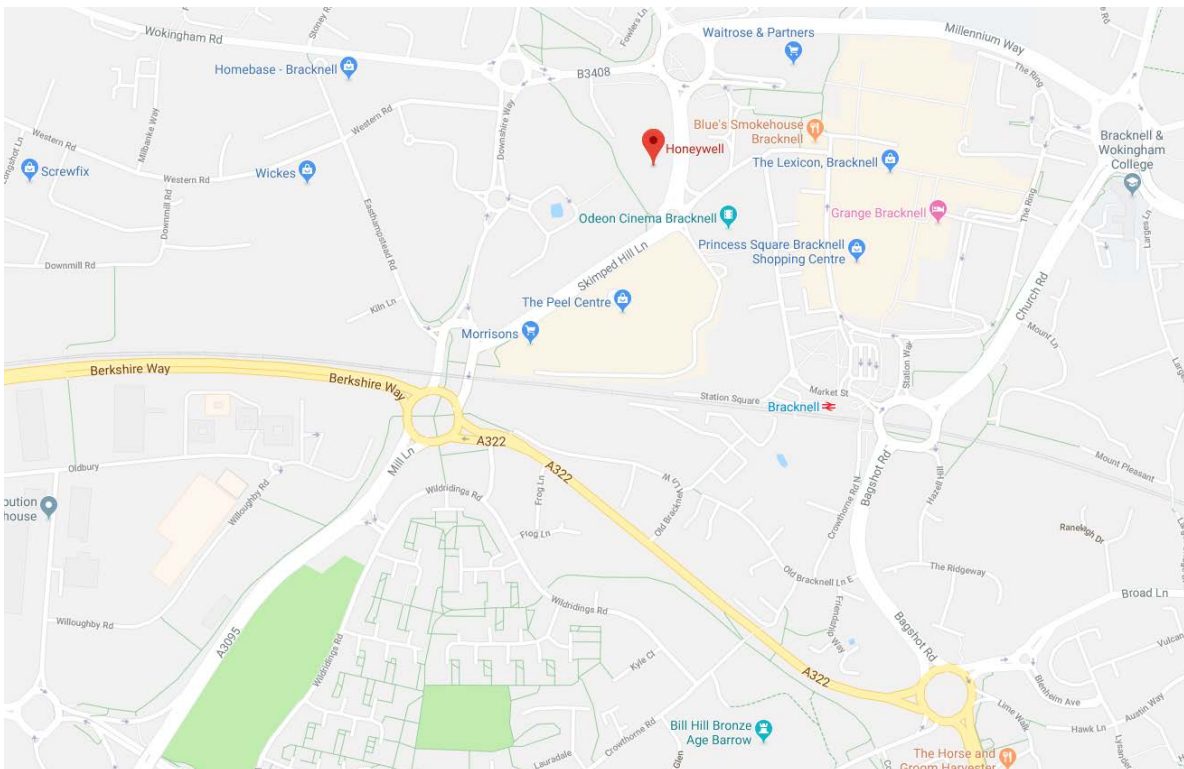

Honeywell Integrated Security Bracknell Training Center

Travel & Hotel Information 2021
Revision A

How to find Honeywell Integrated security

The Honeywell Integrated Security headquarters offices are in Bracknell in the UK, South West of London.

Our Office address is:

Honeywell Security Group

Honeywell House
Arlington Business Park
Skimped Hill Lane
Bracknell
Berkshire
RG12 1EB
Phone: +44(0)7976-294136

By Air

When you arrive by plane at London Heathrow Airport, we suggest hiring a taxi. Our office is in 45 minutes driving distance from the airport. The approximate costs for a taxi from the Airport to Bracknell is £60. The price for a taxi from the Airport to one of the Honeywell selected Hotels should be similar.

By Car

Bracknell is situated west of London and can be reached by car.

1. Set your Satnav to the post code RG12 1EB, or Honeywell, Bracknell.

The Honeywell Bracknell Office

Recommended Hotels near the Bracknell Facility