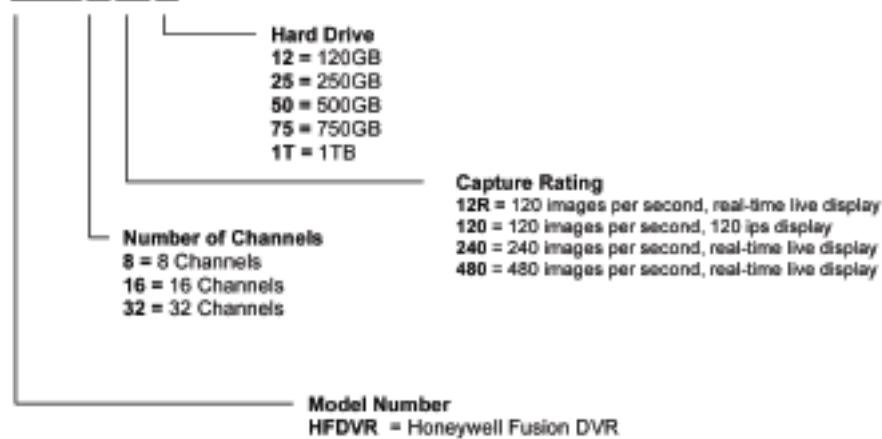

Fusion DVR Series

SPECIFICATIONS CONTINUED

Recording Archive	
On Board Device	CD/RW, DVD +R/-R
Optional	DVD/RW
Mechanical	
Dimensions	17" W x 20" D x 7"H
Weight	38-65 lbs dependent on model
Electrical	
Power	100-240VAC (50Hz/60Hz)
Environment	
Operation Temperature	40° to 104°F (5° to 40°C)
Recommended	72° F/21°C
Base System	
Includes	HFRVS- Fusion Remote Video Software, Keyboard, Mouse, Rack Mounts, and CD-RW
Warranty	
3 year warranty excluding drives	

Ordering

HFDVR 32 480 50

NOTE: Honeywell reserves the right, without notification, to make changes in product design or specifications.

Honeywell Security

Honeywell Video Systems
Aston Fields Road
Whitehouse Industrial Estate
Runcorn WA7 3DL, United Kingdom
www.honeywell.com/security/uk

Honeywell

HVSFUSIONDVR201EN0606DSXX
June 2006
©2006 Honeywell International Inc.