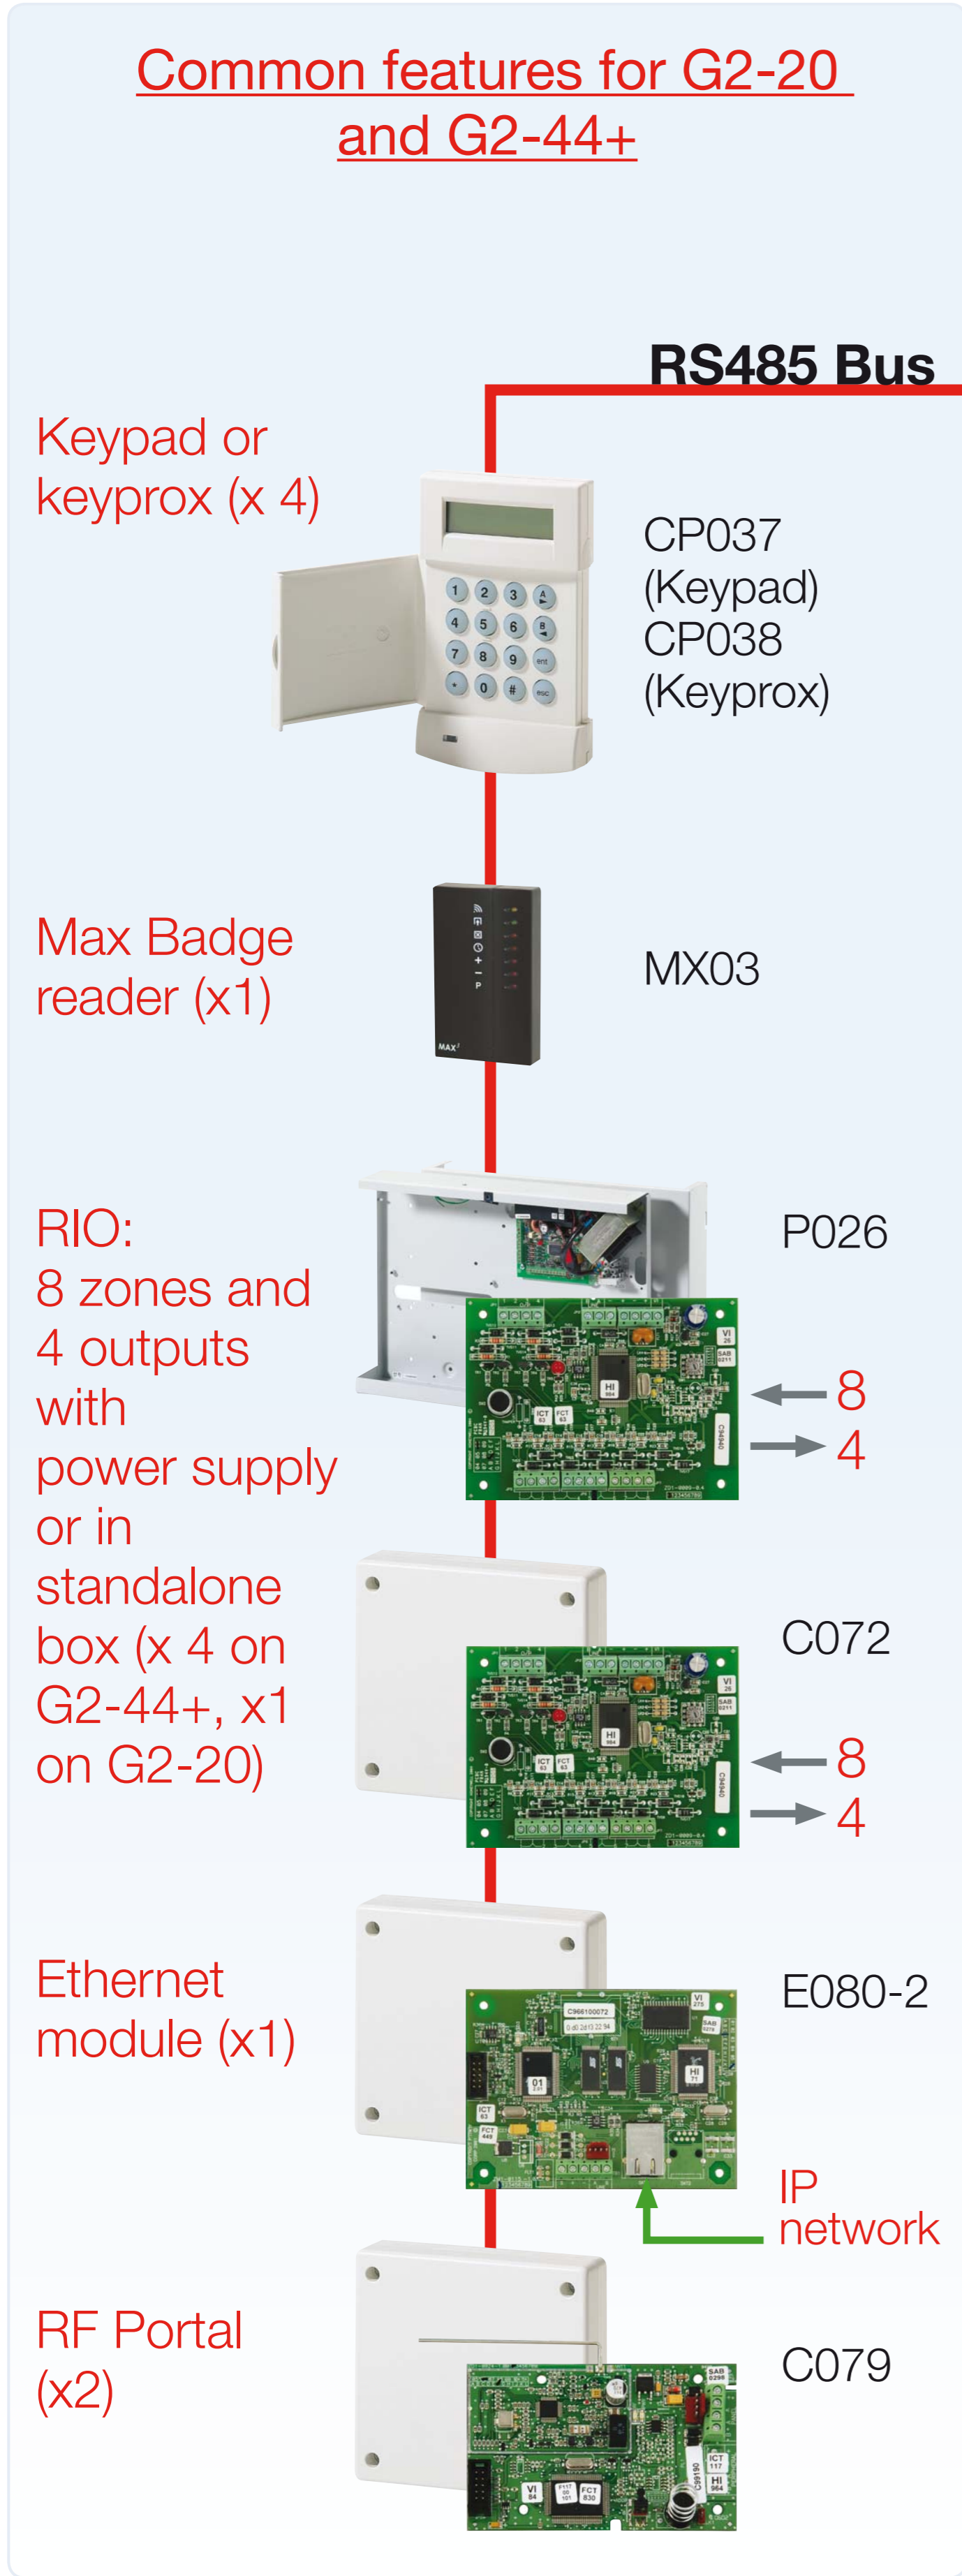

G2 chart

PSTN Line for built in communicator

Common features for G2-20 and G2-44+

Two twisted pairs screened cable, Belden 8723 equivalent. 1Km maximum. (100m is using standard 4 core cable)

Standard 4-core cable, 100m Maximum. Star or daisy chain wiring structure

Extra features for G2-44+ version