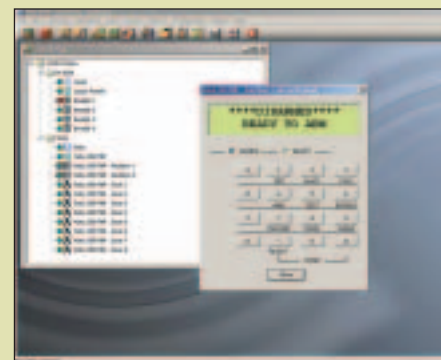

WIN-PAK SE's virtual keypad enables quick and easy remote control of intrusion panels.