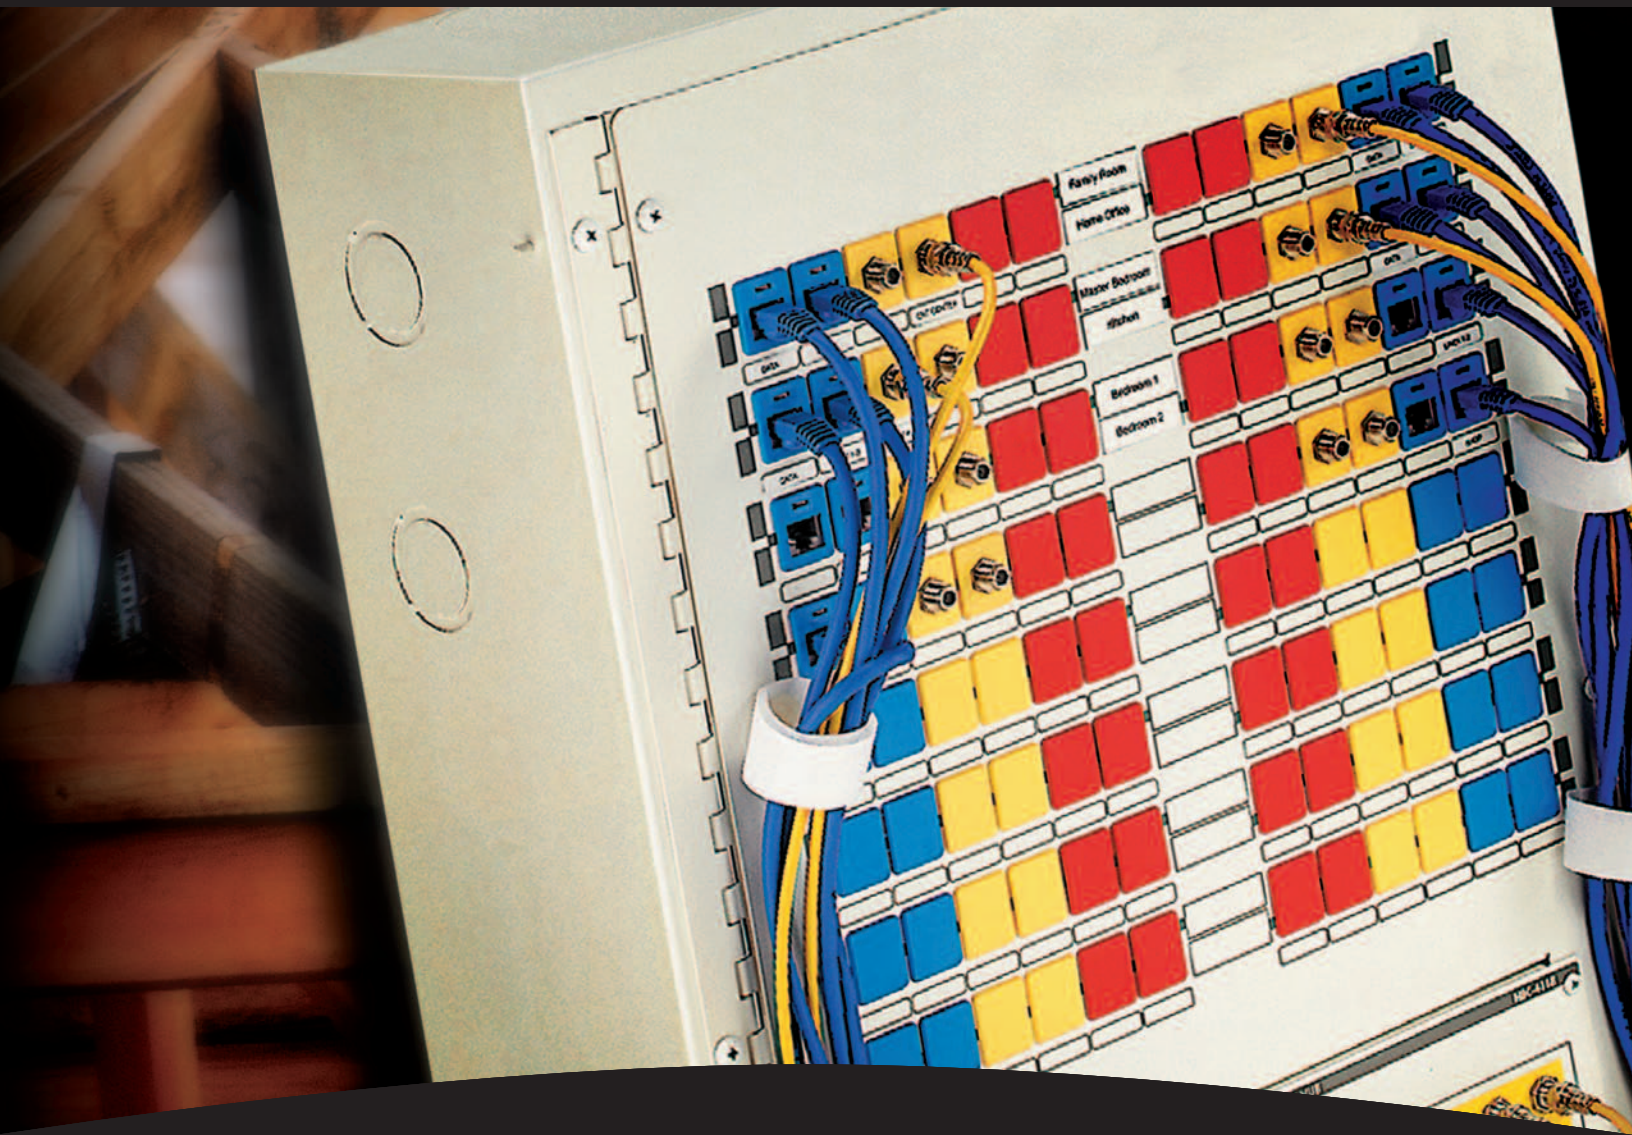

# Honeywell's Structured Solutions

HONEYWELL CONNECT YOUR LIFE

Model Home  
Packages

**Honeywell**

## Bronze Package

In-wall  
(MHP100 OR \*MHP150)

- 18" Install Can
- 1" x 4" Video with 2 SATV
- 4" x 8" Telephone w/RJ31X Jack
- Custom Labeling
- Built-in 110V Power Outlet
- Clear Designer Cover
- Color Coated for Easy Distribution

## Silver Package

In-wall  
(MHP200)

- 36" Install Can
- 4" x 16" Telephone w/RJ31X Jack
- 5" x 8" Amplified Video (4 modulated, 4 SATV)
- 3 Zone Patch Module (6 video, 6 data/telephone, can also be customized)
- 4 Port Cable/DSL Router Firewall
- 6 RG6 Patch Cables
- 6 CAT5 Patch Cables
- Surge Suppression on Video
- Custom Labeling
- Built-in 110V Power Outlet
- Color Coded for Easy Distribution
- Clear Designer Cover

## Gold Package

Surface Mount  
(MHP300 or \*MHP350)

- 24" Distribution Panel
- 5" x 8" Amplified Video Hub (4 modulated, 4 SATV inputs)
- 4" x 12" Telephone Hub w RJ31X Jack (connection for KSU/PBX system)
- 8 Zones of Patching - 4 Populated (1 zone = 2 CAT5, 2 Coax, 2 Blanks)
- 4 Port Cable / DSL Router w/Firewall
- 4 RG6 Patch Cables
- 4 CAT5 Patch Cables
- Service Input Hub
- Surge Suppression on Video/Tel
- Custom Labeling
- Color Coded for Easy Distribution (Optional Smoked Plexi-Glass Cover Available)