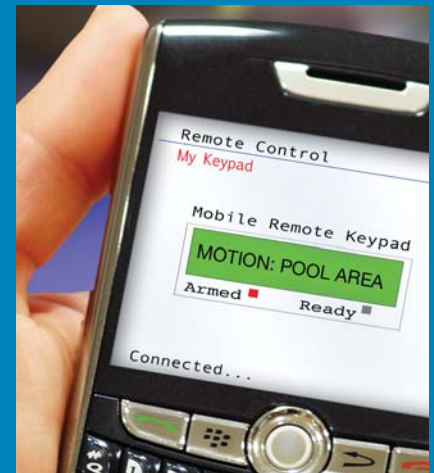

Totally Connected!

You can opt to combine the wireless sensors with Honeywell's Total Connect digital communications solutions, which let you utilize the Internet and various mobile devices to receive updates about activity in and around your home from any remote location.

- Receive e-mail alerts and notification via your PCs, laptops, cell phones and BlackBerrys when the sensor sees an object that triggers an alarm
- Get the information you need instantly so you can decide what action to take
- Customize the system to trigger an alarm in several ways, including sending a message, recording from a video camera or chiming a keypad

Automation and Control Solutions

Honeywell Security & Communications
2 Corporate Center Dr. Suite 100
P.O. Box 9040
Melville, NY 11747
www.honeywell.com

L/EUR5800PIR/D
April 2009
© 2009 Honeywell International Inc.

Honeywell