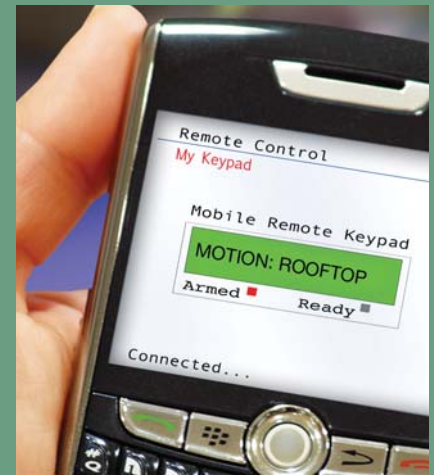

Always Connected

You can opt to combine the wireless sensors with Honeywell's Total Connect digital communications solutions, which let you utilize the Internet and various mobile devices to receive updates about activity in and around your business from any remote location.

- Receive e-mail alerts and notification via your PCs, laptops, cell phones and BlackBerrys when the sensor sees an object that triggers an alarm
- Get the information you need instantly so you can decide what action to take
- Customize the system to trigger an alarm in several ways, including sending a message, recording from a video camera or chiming a keypad to alert a security guard

Automation and Control Solutions

Honeywell Security & Communications
2 Corporate Center Dr. Suite 100
P.O. Box 9040
Melville, NY 11747
www.honeywell.com

L/EUC5800PIR/D
April 2009
© 2009 Honeywell International Inc.

Honeywell