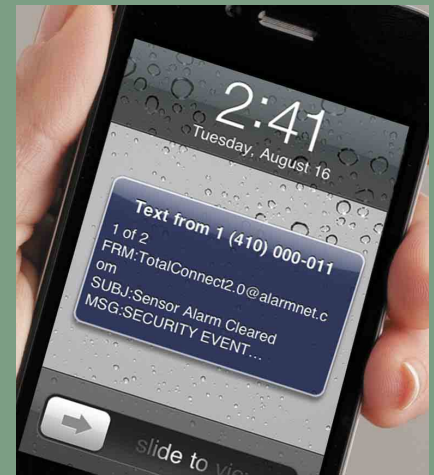

Always Connected

You can opt to combine the wireless sensors with Honeywell's Total Connect™ digital communications solutions, which let you utilize the Internet and various mobile devices to receive updates about activity in and around your business from any remote location.

- Receive e-mail alerts and notification via your PC, laptop, mobile phone, iPhone®, iPad®, Android™ and BlackBerry® when the sensor sees an object that triggers an alarm
- Get the information you need instantly so you can decide what action to take
- Customize the system to trigger an alarm in several ways, including sending a message, recording from a video camera or chiming a keypad to alert a security guard

iPhone and iPad are trademarks of Apple Inc. All other trademarks are property of their respective owners.

Automation and Control Solutions

Honeywell Security & Communications
2 Corporate Center Dr. Suite 100
P.O. Box 9040
Melville, NY 11747
www.honeywell.com

L/EUC5800PIR/D
November 2011
© 2011 Honeywell International Inc.

Honeywell